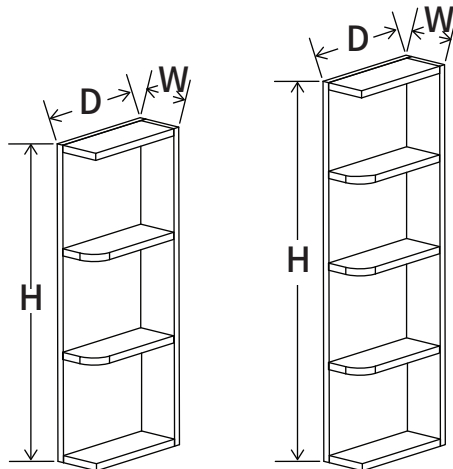

WBC2742 Three Adjustable Shelves

WALL ENDING SHELF

Item Code		W	H	D
WES0930	Cabinet	9	30	12
WES0936	Cabinet	9	36	12
WES0942	Cabinet	9	42	12

Matching color interior

Info@cabinetsofamerica.com