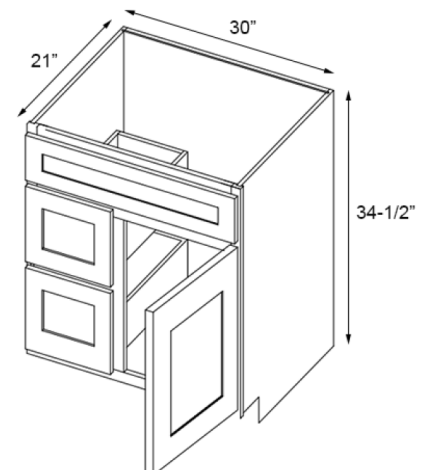

VANITY COMBINATION

Item Code		W	H	D
VC30L	Cabinet	30	34 1/2	21
	Door	17 1/2	22 1/2	3/4
	Long Drawer	17 1/2	6 1/4	3/4
	Top Drawer	11 1/2	6 1/4	3/4
	Bottom Drawer	11 1/2	11 1/8	3/4
VC30R	Cabinet	30	34 1/2	12
	Door	17 1/2	22 1/2	3/4
	Long Drawer	17 1/2	6 1/4	3/4
	Top Drawer	11 1/2	6 1/4	3/4
	Bottom Drawer	11 1/2	11 1/8	3/4