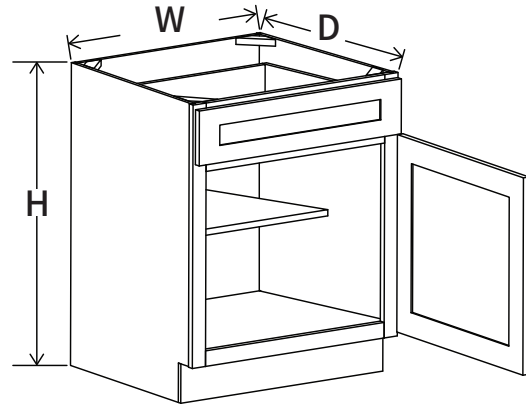

BASE CABINET SINGLE DOOR

Item Code		W	H	D
B12	Cabinet	12	34 1/2	24
	Door	11 1/2	22 1/2	3/4
	Drawer	11 1/2	6 1/4	3/4
B15	Cabinet	15	34 1/2	24
	Door	14 1/2	22 1/2	3/4
	Drawer	14 1/2	6 1/4	3/4
B18	Cabinet	18	34 1/2	24
	Door	17 1/2	22 1/2	3/4
	Drawer	17 1/2	6 1/4	3/4
B21	Cabinet	21	34 1/2	24
	Door	20 1/2	22 1/2	3/4
	Drawer	20 1/2	6 1/4	3/4

One drawer

BASE CABINET DOUBLE DOORS

Item Code		W	H	D
B24	Cabinet	24	34 1/2	24
	Door	11 3/4	22 1/2	3/4
	Drawer	23 1/2	6 1/4	3/4
B27	Cabinet	27	34 1/2	24
	Door	13 1/4	22 1/2	3/4
	Drawer	26 1/2	6 1/4	3/4
B30	Cabinet	30	34 1/2	24
	Door	14 3/4	22 1/2	3/4
	Drawer	29 1/2	6 1/4	3/4
B33	Cabinet	33	34 1/2	24
	Door	16 1/4	22 1/2	3/4
	Drawer	32 1/2	6 1/4	3/4
B36	Cabinet	36	34 1/2	24
	Door	17 3/4	22 1/2	3/4
	Drawer	35 1/2	6 1/4	3/4