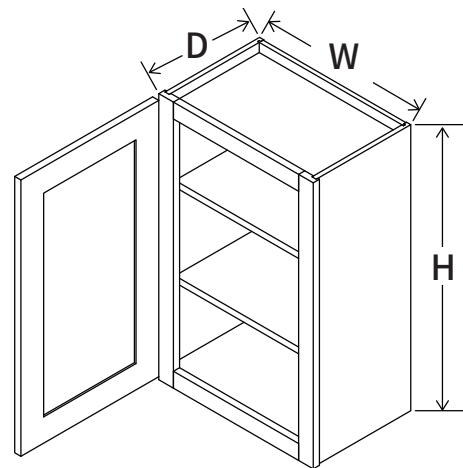

WALL CABINET

Item Code		W	H	D
W0930	Cabinet	9	30	12
	Door	8 1/2	29	3/4
W1230	Cabinet	12	30	12
	Door	11 1/2	29	3/4
W1530	Cabinet	15	30	12
	Door	14 1/2	29	3/4
W1830	Cabinet	18	30	12
	Door	17 1/2	29	3/4
W2130	Cabinet	21	30	12
	Door	20 1/2	29	3/4

Two adjustable shelves

WALL CABINET

Item Code		W	H	D
W2430	Cabinet	24	30	12
	Door	11 3/4	29	3/4
W2730	Cabinet	27	30	12
	Door	13 1/4	29	3/4
W3030	Cabinet	30	30	12
	Door	14 3/4	29	3/4
W3330	Cabinet	33	30	12
	Door	16 1/4	29	3/4
W3630	Cabinet	36	30	12
	Door	17 3/4	29	3/4
W4230	Cabinet	42	30	12
	Door	20 3/4	29	3/4