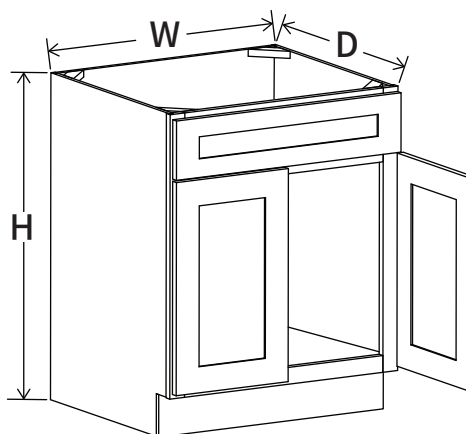

SINK BASE CABINET

Item Code		W	H	D
SB30	Cabinet	30	34 1/2	24
	Door	14 3/4	22 1/2	3/4
	Drawer	29 1/2	6 1/4	3/4
SB33	Cabinet	33	34 1/2	24
	Door	16 1/4	22 1/2	3/4
	Drawer	32 1/2	6 1/4	3/4
SB36	Cabinet	36	34 1/2	24
	Door	17 3/4	22 1/2	3/4
	Drawer	25 1/2	6 1/4	3/4

One dummy drawer