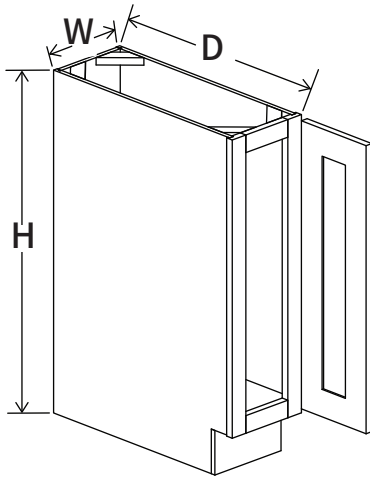

## BASE CABINET

Item Code		W	H	D
B09F	Cabinet	9	34 1/2	24
	Door	8 1/2	29	3/4