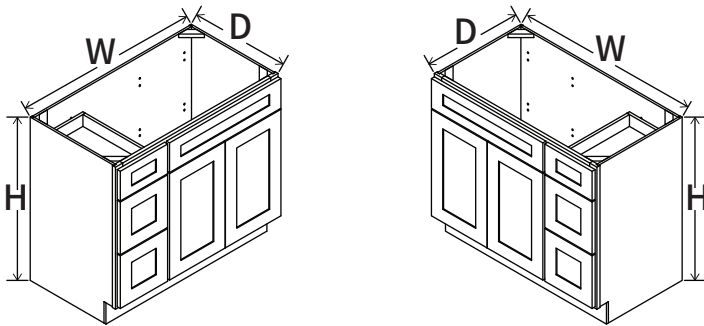

VANITY COMBINATION

Item Code		W	H	D
VC42L	Cabinet	42	34 1/2	21
	Door	14 3/4	22 1/2	3/4
	Long Drawer	29 1/2	6 1/4	3/4
	Top Drawer	11 1/2	11 1/8	3/4
	Bottom Drawer	11 1/2	11 1/8	3/4
VC42R	Cabinet	42	34 1/2	21
	Door	14 3/4	22 1/2	3/4
	Long Drawer	29 1/2	6 1/4	3/4
	Top Drawer	11 1/2	11 1/8	3/4
	Bottom Drawer	11 1/2	11 1/8	3/4

VC42L:42" combo with drawers on left
VC42R:42" combo with drawers on right