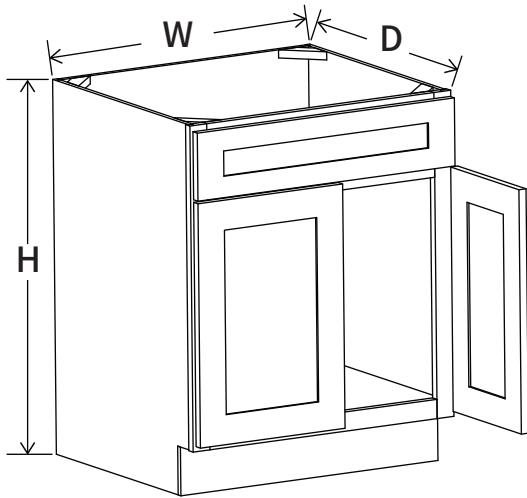

VANITY SINK BASE