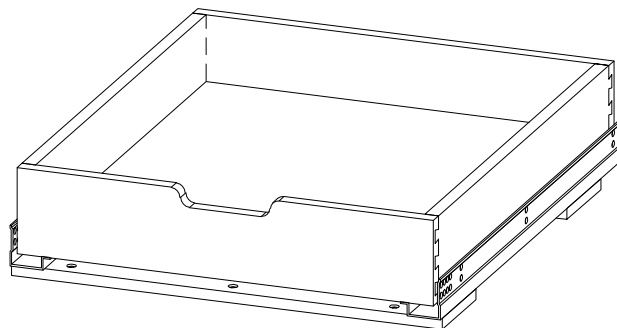

ROLL-OUT DRAWER

Item Code	W	D
RD18	18	20 3/8
RD21	21	20 3/8
RD24	24	20 3/8
RD27	27	20 3/8
RD30	30	20 3/8
RD33	33	20 3/8
RD36	36	20 3/8