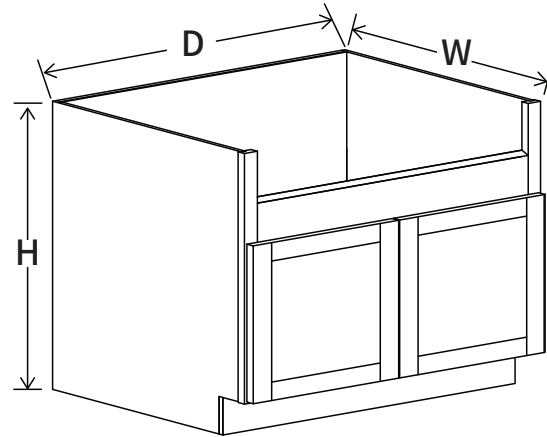

## FARMHOUSE SINK BASE

Item Code		W	H	D
FSB36	Cabinet	36	34 1/2	24
	Door	17 3/4	16 1/2	3/4
	Sink Trimout: 30" w x 7 1/2" - 9" H			