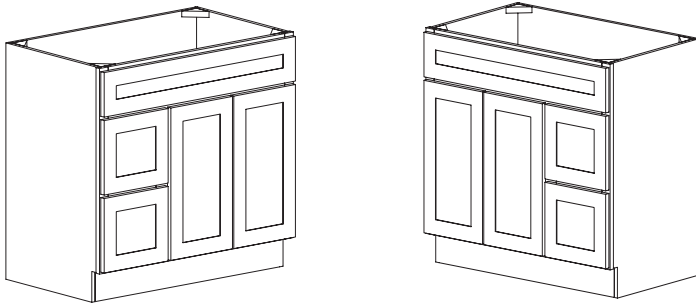

VANITY COMBINATION

Item Code		W	H	D
VC36L	Cabinet	36	34 1/2	21
	Door	11 3/4	22 1/2	3/4
	Long Drawer	23 1/2	6 1/4	3/4
	Top Drawer	11 1/2	6 1/4	3/4
	Bottom Drawer	11 1/2	11 1/8	3/4
VC36R	Cabinet	36	34 1/2	21
	Door	11 3/4	22 1/2	3/4
	Long Drawer	23 1/2	6 1/4	3/4
	Top Drawer	11 1/2	6 1/4	3/4
	Bottom Drawer	11 1/2	11 1/8	3/4

VC36L:36" combo with drawers on left
VC36R:36" combo with drawers on right