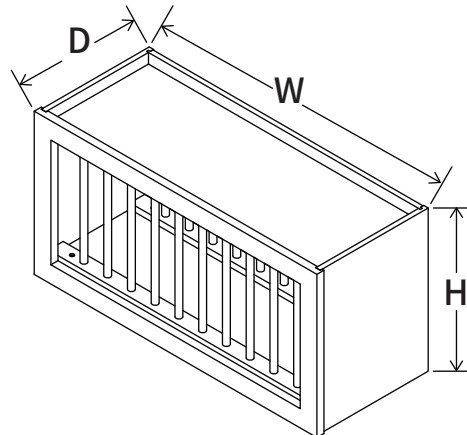

PLATE RACK

Item Code		W	H	D
PR3015	Cabinet	30	15	12