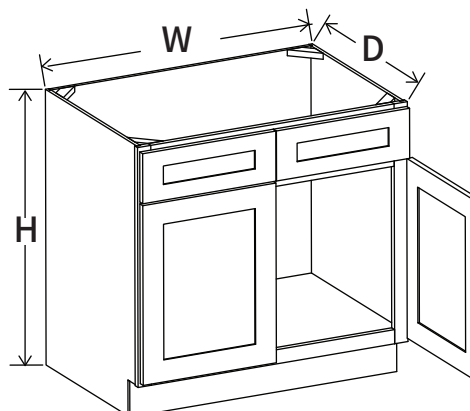

SINK BASE

Item Code		W	H	D
SB42	Cabinet	42	34 1/2	24
	Door	20 3/4	22 1/2	3/4
	Drawer	20 3/4	6 1/4	3/4

Two dummy drawers