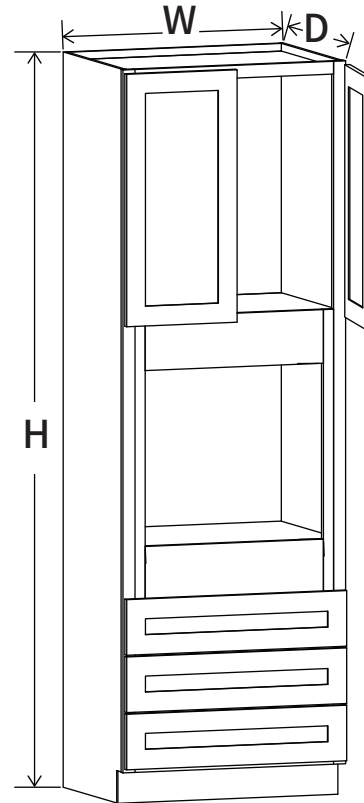

## OVEN CABINET

Item Code		W	H	D
OV3384	Cabinet	33	84	24
	Door	16 1/4	17	3/4
	Drawer	32 1/2	7 3/4	3/4
	Opening Dimensions: 27WX34 1/2" H			
OV3390	Cabinet	33	90	24
	Door	16 1/4	35	3/4
	Drawer	32 1/2	7 3/4	3/4
	Opening Dimensions: 27WX34 1/2" H			
OV3396	Cabinet	33	96	24
	Door	16 1/4	29	3/4
	Drawer	32 1/2	7 3/4	3/4
	Opening Dimensions: 27WX34 1/2" H			