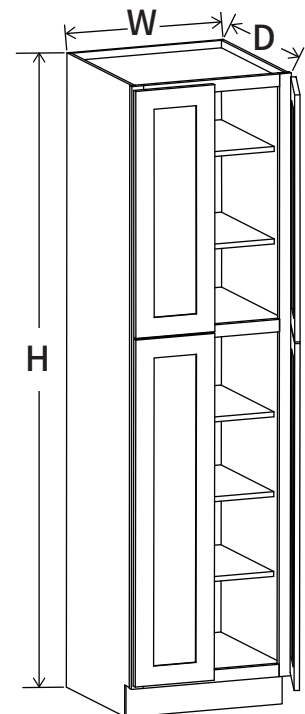

PANTRY CABINET

Item Code		W	H	D
UT248424	Cabinet	24	84	24
	Top Door	11 3/4	29	3/4
	Bottom Door	11 3/4	49 1/4	3/4
UT249024	Cabinet	24	90	24
	Top Door	11 3/4	35	3/4
	Bottom Door	11 3/4	49 1/4	3/4
UT249624	Cabinet	24	96	24
	Top Door	11 3/4	41	3/4
	Bottom Door	11 3/4	49 1/4	3/4
UT308424	Cabinet	30	84	24
	Top Door	14 3/4	29	3/4
	Bottom Door	14 3/4	49 1/4	3/4
UT309024	Cabinet	30	90	24
	Top Door	14 3/4	35	3/4
	Bottom Door	14 3/4	49 1/4	3/4
UT309624	Cabinet	30	96	24
	Top Door	14 3/4	41	3/4
	Bottom Door	14 3/4	49 1/4	3/4
UT368424 Coming Soon	Cabinet	36	84	24
	Top Door	17 3/4	29	3/4
	Bottom Door	17 3/4	49 1/4	3/4
UT369024 Coming Soon	Cabinet	36	90	24
	Top Door	17 3/4	35	3/4
	Bottom Door	17 3/4	49 1/4	3/4
UT369624 Coming Soon	Cabinet	36	96	24
	Top Door	17 3/4	41	3/4
	Bottom Door	17 3/4	49 1/4	3/4

UT2481:UT2430+UT2451	If Two Pieces Pantry, SK2496 Needed
UT2484:UT2430+UT2454	
UT2487:UT2436+UT2451	
UT2490:UT2436+UT2451	
UT2493:UT2442+UT2451	
UT2496:UT2442+UT2454	

UT3081:UT3030+UT3051	If Two Pieces Pantry, SK2496 Needed
UT3084:UT3030+UT3054	
UT3087:UT3036+UT3051	
UT3090:UT3036+UT3054	
UT3093:UT3036+UT3051	
UT3096:UT3042+UT3054	

UT3681:UT3630+UT3651	If Two Pieces Pantry, SK2496 Needed
UT3684:UT3630+UT3654	
UT3687:UT3636+UT3651	
UT3690:UT3636+UT3654	
UT3693:UT3636+UT3651	
UT3696:UT3642+UT3654