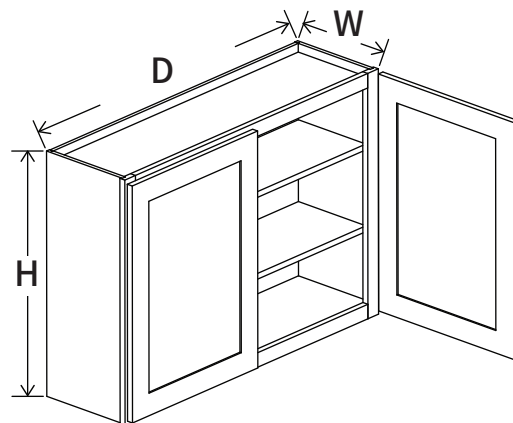

Two adjustable shelves