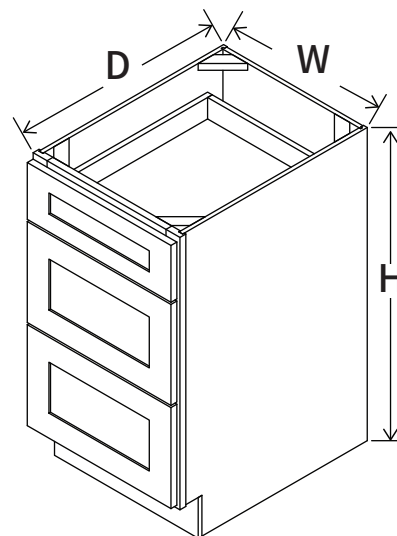

VANITY DRAWER BASE

Item Code		W	H	D
VDB12	Cabinet	12	34 1/2	21
	Top Door	11 1/2	6 1/4	3/4
	Bottom Door	11 1/2	11 1/8	3/4
VDB15	Cabinet	15	34 1/2	21
	Top Door	14 1/2	6 1/4	3/4
	Bottom Door	14 1/2	11 1/8	3/4
VDB18	Cabinet	18	34 1/2	21
	Top Door	17 1/2	6 1/4	3/4
	Bottom Door	17 1/2	11 1/8	3/4
VDB21	Cabinet	21	34 1/2	21
	Top Door	20 1/2	6 1/4	3/4
	Bottom Door	20 1/2	11 1/8	3/4