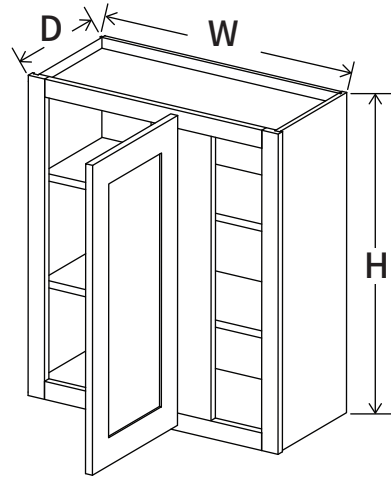

WALL BLIND CORNER

Item Code		W	H	D
WBC2730	Cabinet	27	30	12
	Door	12 9/16	29	3/4
WBC2736	Cabinet	27	36	12
	Door	12 9/16	35	3/4
WBC2742	Cabinet	27	42	12
	Door	12 9/16	41	3/4