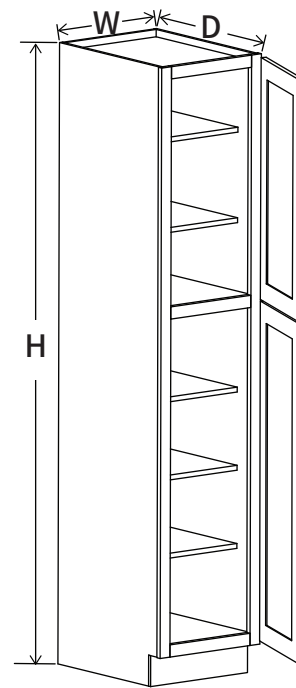

## PLATE RACK

Item Code		W	H	D
PR3015	Cabinet	30	15	12

10 plate slots

## PANTRY

Item Code		W	H	D
U188424	Cabinet	18	84	24
	Top Door	17 1/2	29	3/4
	Bottom Door	17 1/2	49 1/4	3/4
U189024	Cabinet	18	90	24
	Top Door	17 1/2	35	3/4
	Bottom Door	17 1/2	49 1/4	3/4
U189624	Cabinet	18	96	24
	Top Door	17 1/2	41	3/4
	Bottom Door	17 1/2	49 1/4	3/4
UT1881:UT1830+UT1851				
UT1884:UT1830+UT1854				
UT1887:UT1836+UT1851				
UT1890:UT1836+UT1854				
UT1893:UT1842+UT1851				
UT1896:UT1836+UT1854				